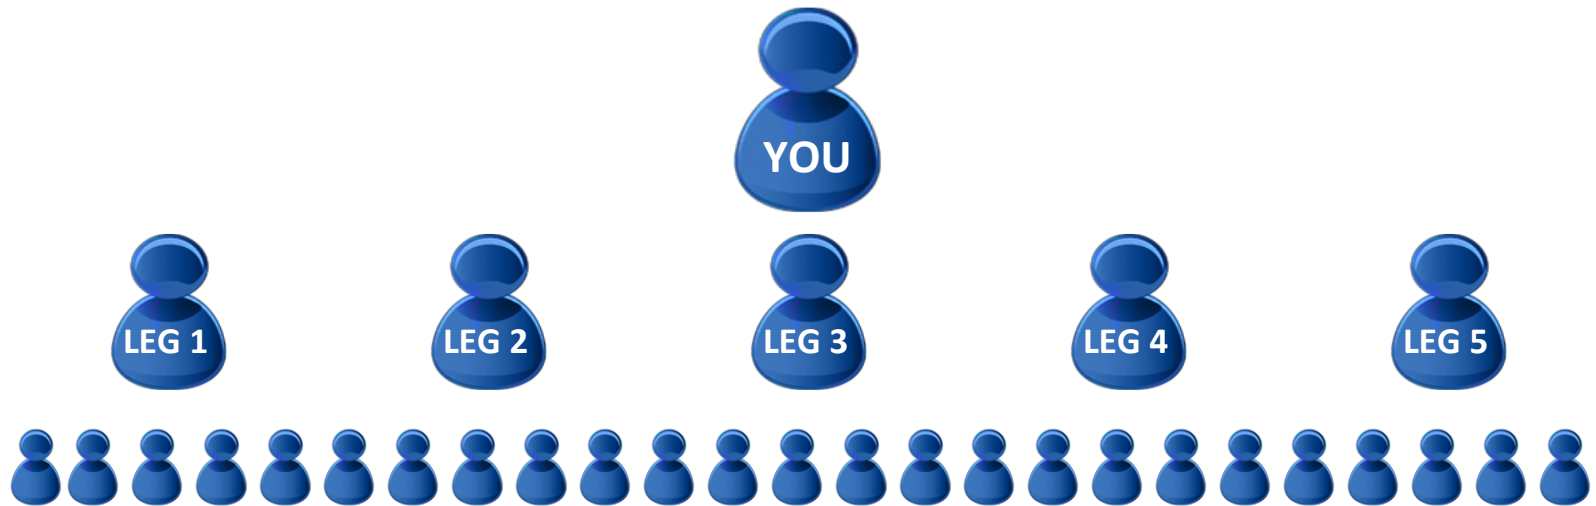

FREEWAY

**TO
SUCCESS**

HOW IT WORKS

Everyone begins with the purchase of the Basic Package.

You will be positioned at the top of a 5x5 forced matrix, which means 5 members wide and 5 levels deep, with each of the 5 legs having multiplies of 5 on each level.

THOSE 25 X THEIR 5 MEMBERS = 125 MEMBERS

THOSE 125 X THEIR 5 MEMBERS = 625 MEMBERS

THOSE 625 X THEIR 5 MEMBERS = 3,125 MEMBERS

As you refer new members to Freeway to Success, they will begin to fall directly under you in the first available position from left to right. The 6th person you refer will fall on your second level. This unique forced matrix feature will automatically evenly distribute new members on each leg.

In the example above, as you bring new members to your team:

1. The next new person will fall in the first position under Leg 4.
2. The next new person will fall in the first position under Leg 5.
3. Then the next person you refer, would fall in the *second* position under Leg 3.
4. The next, in the second position under Leg 4,
5. The next in the second position under Leg 5.

Then as you continue to refer new members, the system will continue to evenly distribute new members starting with the third position under Leg 1 and so on, evenly distributing members on each leg.

This works the same way on every level.