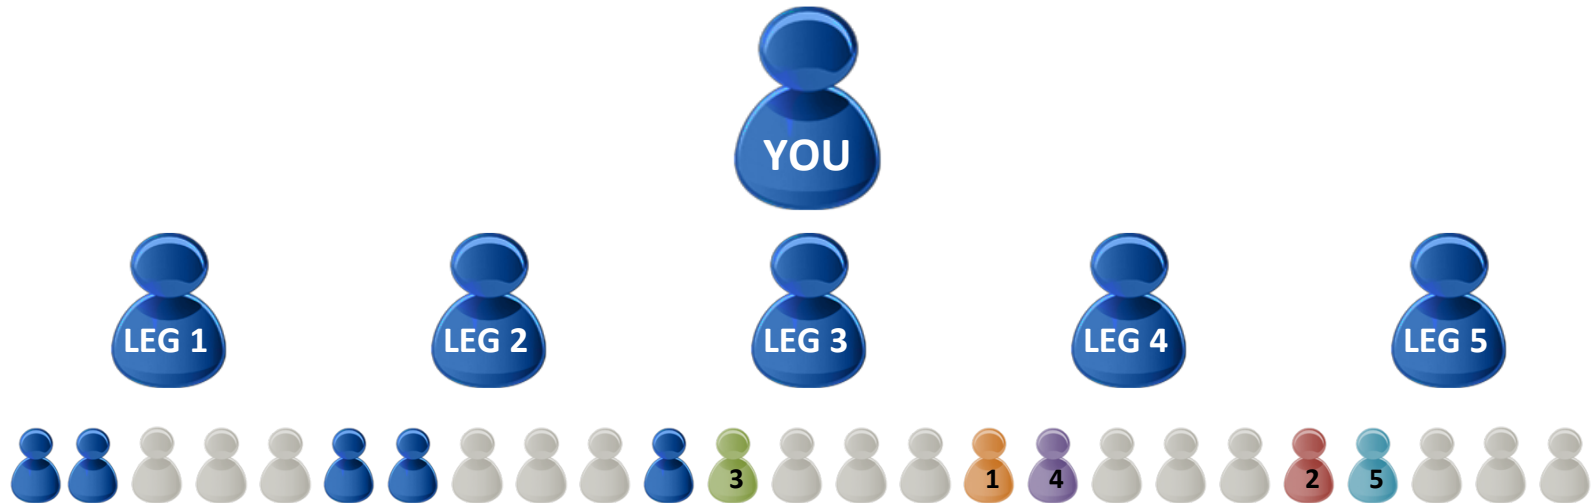

FREEWAY

**TO
SUCCESS**

HOW IT WORKS

Everyone begins with the purchase of the Basic Package.

You will be positioned at the top of a 5x5 forced matrix, which means 5 members wide and 5 levels deep, with each of the 5 legs having multiplies of 5 on each level.

THOSE 25 X THEIR 5 MEMBERS = 125 MEMBERS

THOSE 125 X THEIR 5 MEMBERS = 625 MEMBERS

THOSE 625 X THEIR 5 MEMBERS = 3,125 MEMBERS

As you refer new members to Freeway to Success, they will begin to fall directly under you in the first available position from left to right. The 6th person you refer will fall on your second level. This unique forced matrix feature will automatically evenly distribute new members on each leg.

In the example above, as you bring new members to your team:

1. The next new person will fall in the first position under Leg 4.
2. The next new person will fall in the first position under Leg 5.
3. Then the next person you refer, would fall in the *second* position under Leg 3.
4. The next, in the second position under Leg 4,
5. The next in the second position under Leg 5.

Then as you continue to refer new members, the system will continue to evenly distribute new members starting with the third position under Leg 1 and so on, evenly distributing members on each leg.

This works the same way on every level.